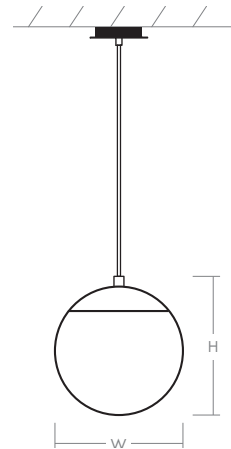

**LUNA Pendant**  
**3-672-xx**

oxygen

FIXTURE TYPE \_\_\_\_\_ LOCATION \_\_\_\_\_  
 PROJECT \_\_\_\_\_ DATE \_\_\_\_\_

|                                    |   |
|------------------------------------|---|
| <b>LIGHT SOURCE</b>                | 1 x 10.1W LED, 3000K, CRI 90  |
| <b>LUMINAIRE POWER</b>             | 12.4 W at 120V  |
| <b>RATED LIFE</b>                  | 60000 hr RL   |
| <b>OPTIONAL COLOR TEMPERATURES</b> | 2700K, 3500K, 4000K   |
| <b>LUMEN OUTPUT</b>                | Delivered: 714lm (LM-79)  |
| <b>INPUT VOLTAGE</b>               | 120V to 277V AC, 50/60Hz  |
| <b>DRIVER OUTPUT</b>               | 350mA, 14.7W max power  |
| <b>DIMMING</b>                     | TRIAC and ELV dimming at 120V AC;<br>0-10V dimming, 100% to 1% current output                                     |
| <b>CONSTRUCTION</b>                | Plated Steel and Glass  |
| <b>DIFFUSER</b>                    | - White Opal Glass  |
| <b>FINISHES</b>                    | Black (-15) Polished Nickel (-20), Oiled Bronze (-22), Satin Nickel (-24), Aged Brass (-40)                       |
| <b>MOUNTING</b>                    | 4" Octagonal J-Box*,<br>4" Square J-Box* with a single device mud ring<br>* Deep J-Box (Required to house driver) |
| <b>STANDARDS</b>                   | UL Dry/Damp listed, Conforms to UL STD 1598,<br>Certified CAN/CSA STD C22.2 No 250.0.                             |

**DIMENSIONS**  
**Dia. Canopy: 5.88"**  
**W. Fixture: 10.00"**  
**H. Fixture: 13.00"**  
 Supplied with 10 ft braided cord

Order example for standard fixture:  
**3-672-24** (x- Voltage - xxx-Sequence # - xx-Finish)  
 3: 120V to 277V  
 Order example for optional color temperatures: **3-672-2724 27:**  
 2700K, 35: 3500K, 40: 4000K