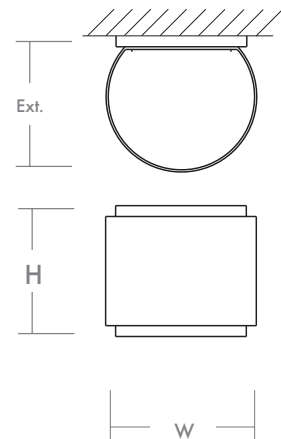

KALDOR Outdoor
3-734-xx

oxygen

FIXTURE TYPE _____

LOCATION _____

PROJECT _____

DATE _____

-16 Brushed Aluminum

-15 Black

LIGHT SOURCE	LED Arrays, 3000K, CRI 90
LUMINAIRE POWER	5W at 120V
RATED LIFE	50000 hr RL
OPTIONAL COLOR TEMPERATURES	3000K Only
LUMEN OUTPUT	Delivered: 295 lm (LM-79)
INPUT VOLTAGE	100V to 277V AC, 50/60Hz
DRIVER OUTPUT	600mA, 3.6W max power
DIMMING	Non-dimmable
CONSTRUCTION	Cast Aluminum Housing
DIFFUSER	- Clear Glass Plate
FINISHES	Black (-15), Brushed Aluminum (-16)
MOUNTING	4" Octagonal J-Box (Installer must provide a bead of caulk between fixture housing and mounting surface)
STANDARDS	ETL Wet listed, Conforms to UL STD 1598, Certified CAN/CSA STD C22.2 No 250.0.

DIMENSIONS

W:	5.125"
H:	5.125"
Ext:	5.5"
M.C:	2.563" From top of fixture

Includes internal panels to adjust beam spread

Order example for standard fixture:
3-734-15 (x- Voltage - xxx-Sequence # - xx-Finish)
3: 120V to 277V