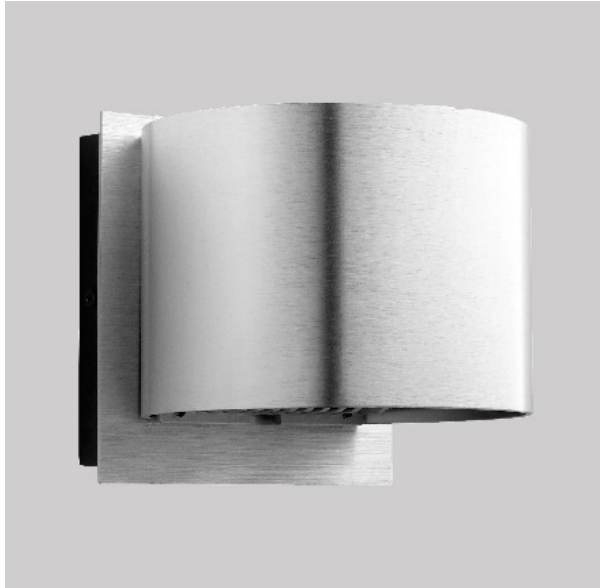

KALDOR Outdoor
3-734-xx

oxygen

FIXTURE TYPE _____

LOCATION _____

PROJECT _____

DATE _____

-16 Brushed Aluminum

-15 Black

LIGHT SOURCE	LED Arrays, 3000K, CRI 90
LUMINAIRE POWER	5W at 120V
RATED LIFE	50000 hr RL
OPTIONAL COLOR TEMPERATURES	3000K Only
LUMEN OUTPUT	Delivered: 295 lm (LM-79)
INPUT VOLTAGE	100V to 277V AC, 50/60Hz
DRIVER OUTPUT	600mA, 3.6W max power
DIMMING	Non-dimmable
CONSTRUCTION	Cast Aluminum Housing
DIFFUSER	- Clear Glass Plate
FINISHES	Black (-15), Brushed Aluminum (-16)
MOUNTING	4" Octagonal J-Box (Installer must provide a bead of caulk between fixture housing and mounting surface)
STANDARDS	ETL Wet listed, Conforms to UL STD 1598, Certified CAN/CSA STD C22.2 No 250.0.

DIMENSIONS

W:	5.125"
H:	5.125"
Ext:	5.5"
M.C:	2.563" From top of fixture

Includes internal panels to adjust beam spread

Order example for standard fixture:
3-734-15 (x- Voltage - xxx-Sequence # - xx-Finish)
3: 120V to 277V