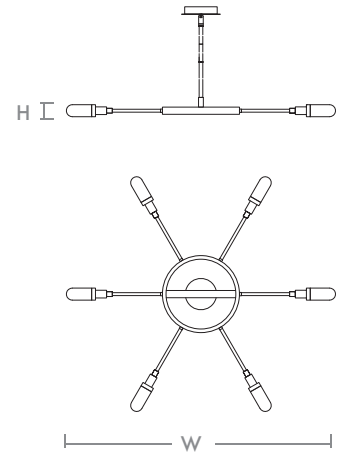

SPERANO Pendant
3-6118-xx

oxygen

FIXTURE TYPE _____

LOCATION _____

PROJECT _____

DATE _____

-15 Black

-40 Aged Brass

LIGHT SOURCE	(6x) 5W LED Array, 3000K, CRI 90
LUMINAIRE POWER	TBD
RATED LIFE	50000 hr RL
OPTIONAL COLOR TEMPERATURES	Field Selectable 3000K/3500K/4000K Note: Oxygen Standard setting is 3000K
LUMEN OUTPUT	TBD Lm (LM-79)
INPUT VOLTAGE	120-277V
DRIVER OUTPUT	TBD
DIMMING	10-100%
CONSTRUCTION	Steel , Glass
DIFFUSER	Clear Textured Glass
FINISHES	-15 Matte Black
MOUNTING	Unit Mounts to a 4" Octagonal J box
STANDARDS	UL Dry/Damp listed, Conforms to UL STD 1598, Certified CAN/CSA STD C22.2 NO. 250.0

DIMENSIONS

W: 44"
H: 3.125"
OAH: Adjustable Using 8", 12", 15"
Rod Segments (Included)

Order example for standard fixture:
3-6118-XX (x-xxx: LED Sequence # / -xx: Finish)